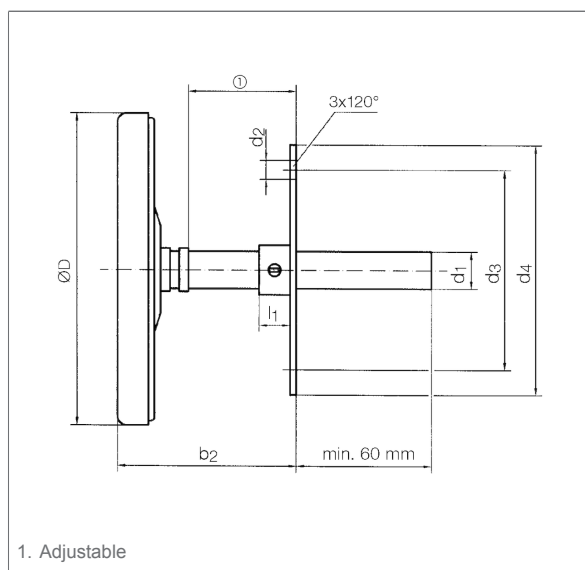

Technical specifications

Type

D2

Nominal size

63 – 80 – 100

Measuring element

Bimetal helix

Accuracy class

Pointer

Plastic, black

Options

- Other ranges
- Other stem lengths
- Accuracy class 1
- Steel flange \varnothing 40/80 mm

Ranges °C

-30/+50, -20/+40, -20/+60, 0/60

Application area

Full scale value

Degree of protection

IP 41 (EN 60529)

Housing

Sheet steel, galvanised

Push on bezel

Sheet steel, nickel-plated

Window

LKF: Plastic
LKB: Instrument glass

Technical drawings

LKF - centre back connection

Dimensions (mm)

NG	D	d1	d2	d3	d4	l1
63	63	9	12	51	60	10
80	80	9	12	51	60	10
100	100	9	12	51	60	10

Dimensions (mm)

NG
63
63
63
80
80
80
100
100
100

Zeichnung für LKB fehlt noch